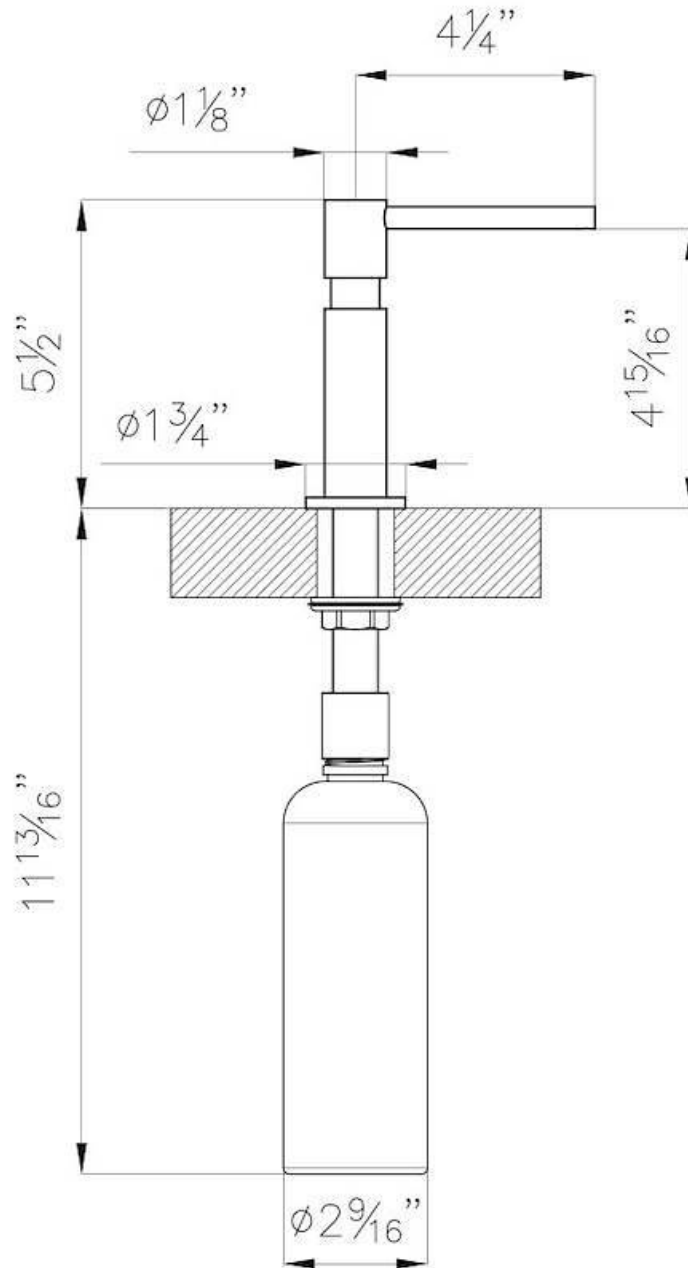

Dispenser Evo satin Copper

Accessories

Code: 8520 158

Built-in dispenser for liquid detergent/soap

DETAILS

Coloring Copper

Finish PVD

Texture Satin

Sink accessories Dispenser

Built-in hole Ø 35mm

TECHNICAL DATA

- * hole for tap's building-in: $\phi 1\frac{3}{8}$ "
- * max worktop thickness: $1\frac{9}{16}$ "
- * holds up to 15 ounces of soap